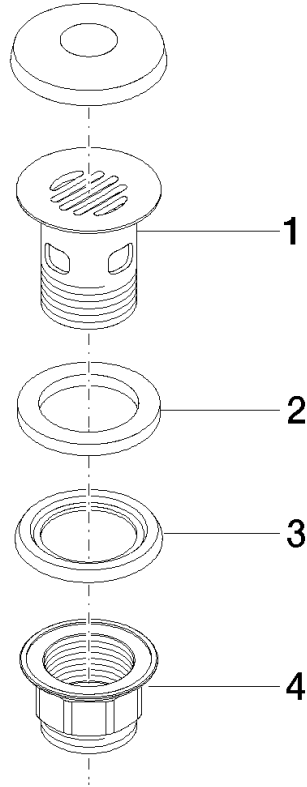

**Grated waste 1 1/4" - Brushed Light Gold**

IMO

10 105 970

Fits: IMO, LULU, MADISON, MEM, TARA,  
CL.1, LISSÉ, VAIA, META, CYO

	Brushed Light Gold	10 105 970-27
	Chrome	10 105 970-00
	Brushed Platinum	10 105 970-06
	Platinum	10 105 970-08
	Durabrand (23kt Gold)	10 105 970-09
	Dark Chrome	10 105 970-19
	Light Gold	10 105 970-26
	Brushed Durabrand (23kt Gold)	10 105 970-28
	Matte Black	10 105 970-33
	Brushed Bronze	10 105 970-42
	Brushed Champagne (22kt Gold)	10 105 970-46
	Champagne (22kt Gold)	10 105 970-47
	Brushed Chrome	10 105 970-93
	Brushed Dark Platinum	10 105 970-99

## Grated waste 1 1/4" - Brushed Light Gold

---

IMO

10 105 970

Only suitable for basins with an overflow.

10 105 970

10 105 970

Parts for other finishes can be found here: [Chrome](#)

**Spare parts list**

No.	Item Number	Name	Quantity used	Delivery time
1	09 11 01 027-27	cup	1	60
2	09 14 05 039 90	seal	1	2
3	09 14 03 025 90	seal	1	2
4	09 23 10 020-27	nut	1	60