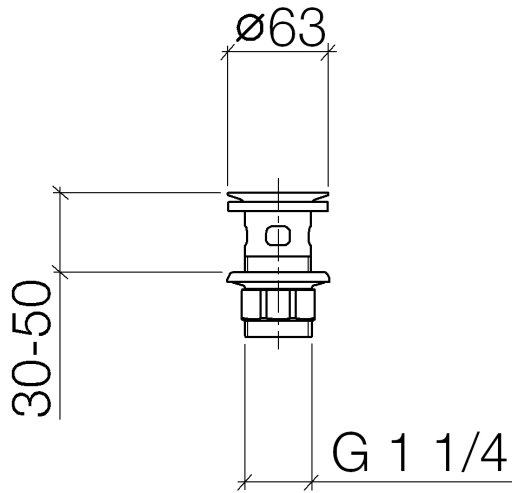

**Grated waste 1 1/4" - Brushed Light Gold**

IMO

10 105 970

Fits: IMO, LULU, MADISON, MEM, TARA,  
CL.1, LISSÉ, VAIA, META, CYO

	Brushed Light Gold	10 105 970-27
	Chrome	10 105 970-00
	Brushed Platinum	10 105 970-06
	Platinum	10 105 970-08
	Durabrand (23kt Gold)	10 105 970-09
	Dark Chrome	10 105 970-19
	Light Gold	10 105 970-26
	Brushed Durabrand (23kt Gold)	10 105 970-28
	Matte Black	10 105 970-33
	Brushed Bronze	10 105 970-42
	Brushed Champagne (22kt Gold)	10 105 970-46
	Champagne (22kt Gold)	10 105 970-47
	Brushed Chrome	10 105 970-93
	Brushed Dark Platinum	10 105 970-99

## Grated waste 1 1/4" - Brushed Light Gold

---

IMO

10 105 970

Only suitable for basins with an overflow.

10 105 970

10 105 970

Parts for other finishes can be found here: [Chrome](#)

**Spare parts list**

No.	Item Number	Name	Quantity used	Delivery time
1	09 11 01 027-27	cup	1	60
2	09 14 05 039 90	seal	1	2
3	09 14 03 025 90	seal	1	2
4	09 23 10 020-27	nut	1	60